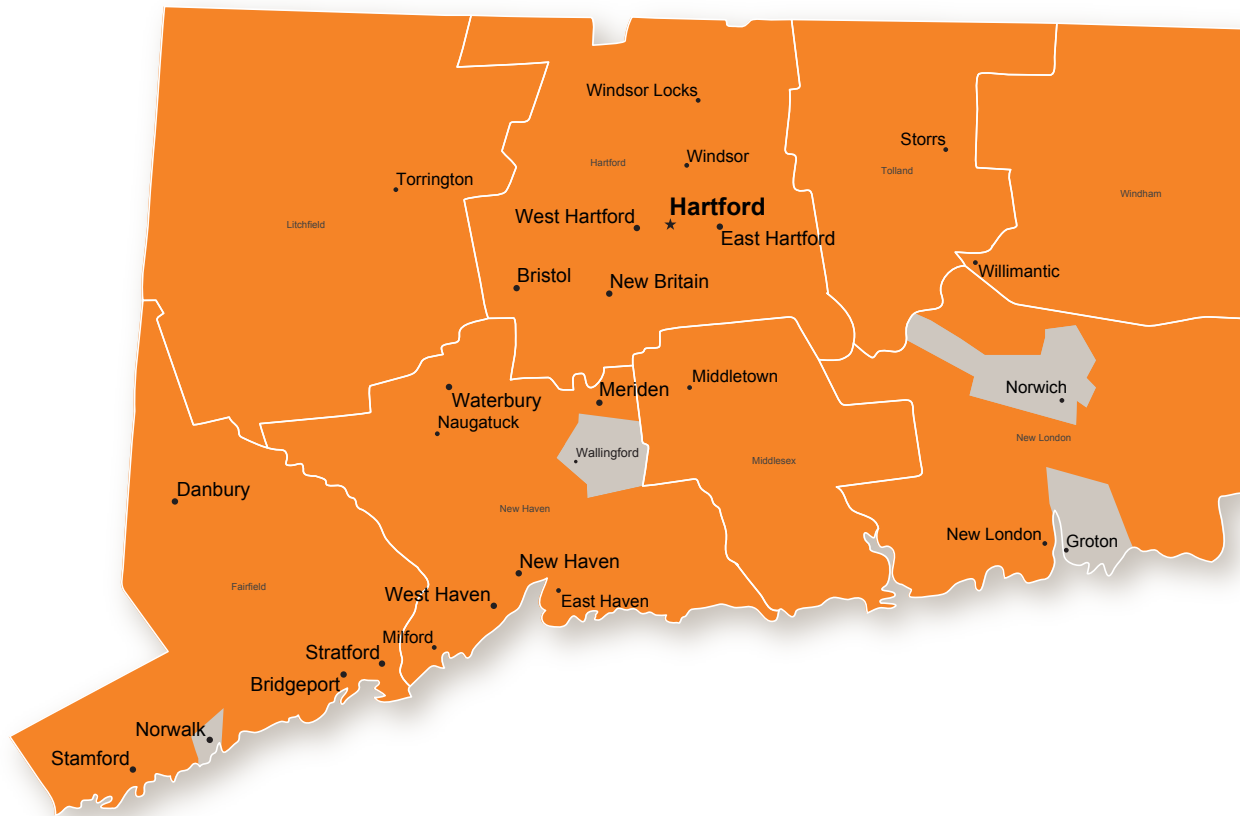

Ambit Energy Service Area: Connecticut

■ Electric

■ Non Service Area