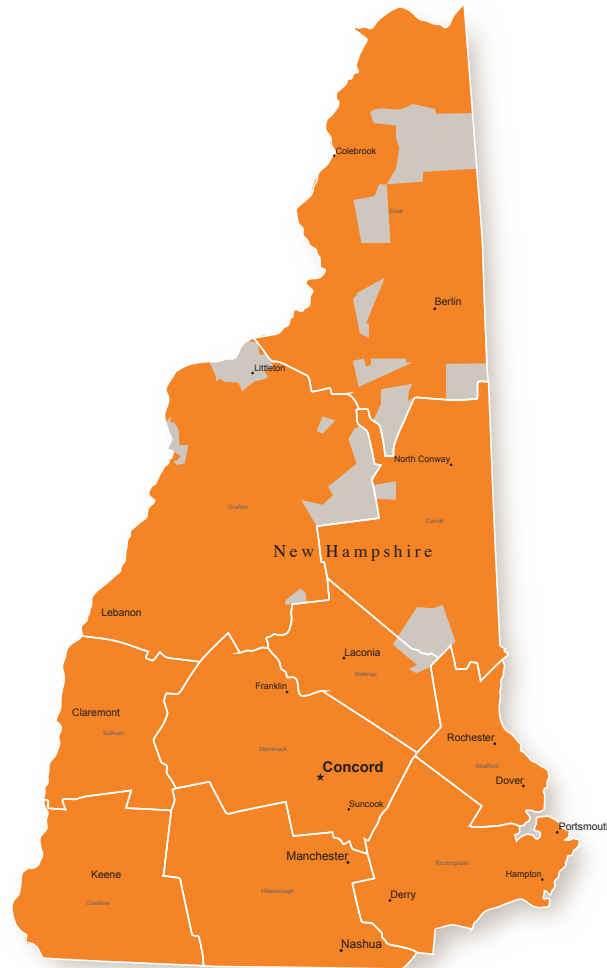

Ambit Energy Service Area: **New Hampshire**

■ Electric

■ Non Service Area